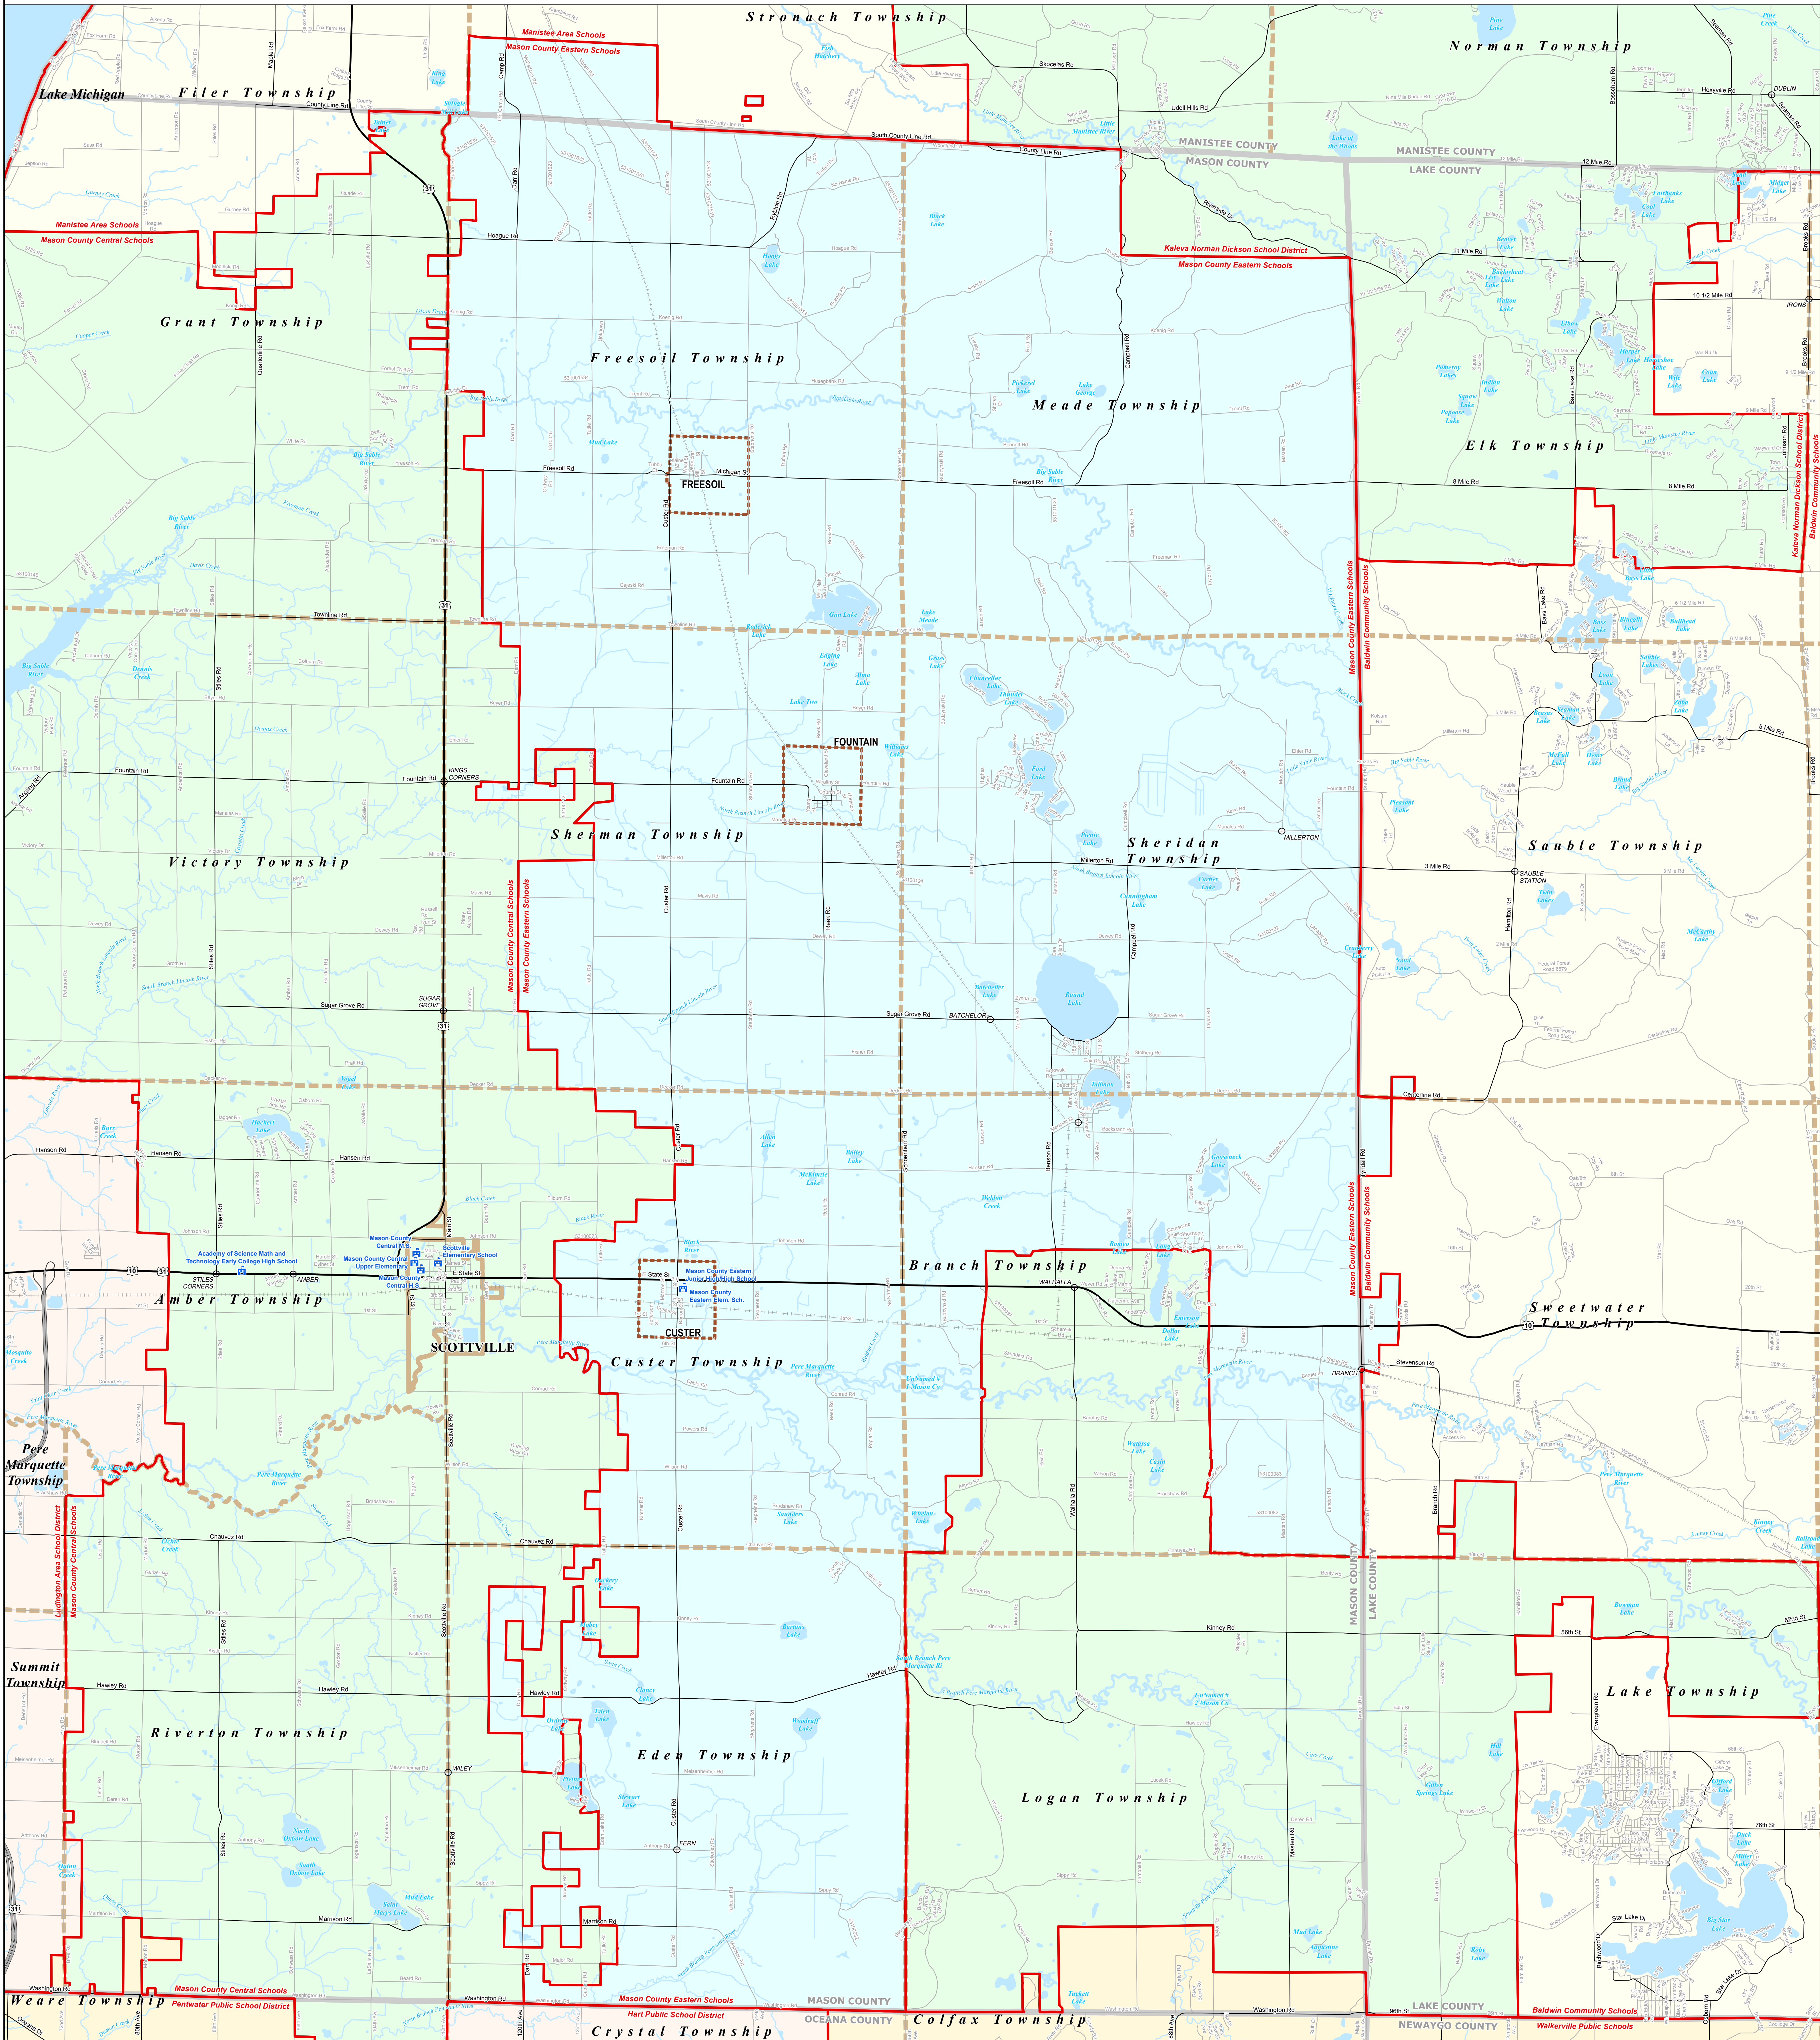

MASON COUNTY EASTERN SCHOOLS

Mason-Lake ISD

0 0.25 0.5 1 Miles

*Note: Non K-12 School Districts identified with Asterisk (*) in Name

11/14/13

Legend	
Full Colors View	Unincorporated Place
School District	Water Feature
County	River, Stream, or Drain
City	Railroad
Township	Freeway
Village	Highway
Census Designated Place	Primary Road
	Local Road

Source: Michigan Geographic Framework, v13a